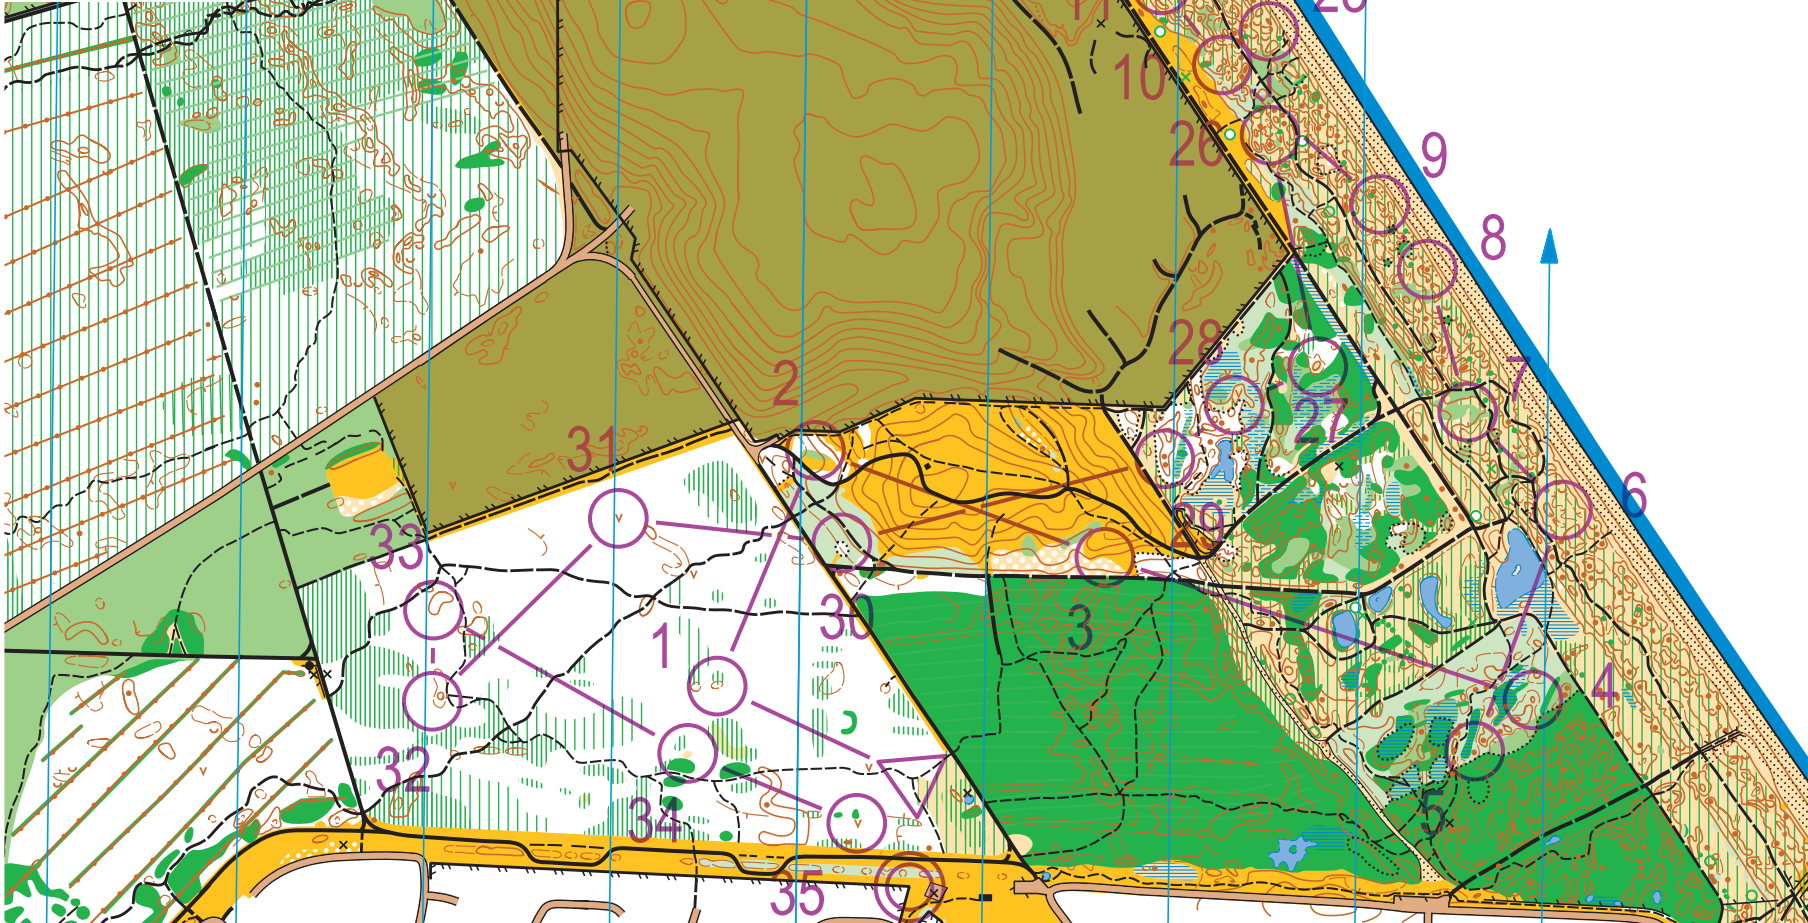

Bottle Lake
1:10,000
2.5 meter
contours

www.papo.org.nz

Training
29th Feb 2020
Inland Direction
Costal Intense
Map Reading
7.8 km

1	118	→	○	—		
2	47		⊗			○
3	57		⋯			○
4	114		○			
5	110		●			
6	46		∩			
7	108		◇			∧
8	113		●			○
9	115		⊖			
10	111		○			·
11	36	↓	∩			
12	101		∪			
13	58		⊖			○
14	59		∩			
15	104		∩			
16	112	↑	∩			
17	107		○	—		
18	67		∩	—		
19	43		∩			
20	32	↑	●			○
21	34		●			○
22	117		⊖			
23	105	↖	∩			
24	39	↘	∪			
25	103		⊖			○
26	106		∪			
27	100		○			
28	31	↙	∨			
29	49	↑	●			○
30	102		⋯			○
31	122		∨			
32	120		○			○
33	121		○			○
34	119		⊗			
35	33		∨			

○--- 110 m --->⊗

www.papodes.net 10.0.12 Peninsula and Plains Orienteering
 Training 20200229.wcd